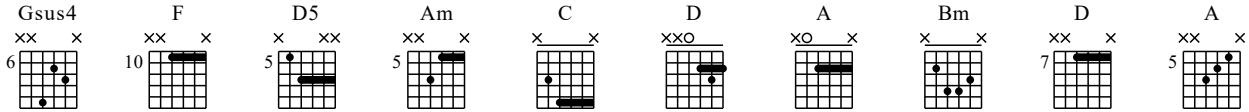

When Its Love

Van Halen

Guitar Animal 2018

Moderate ♩ = 100

1. 2.

First system of musical notation, measures 1-6. Includes guitar staff with notes and fret numbers, and a bass line with rhythmic notation. Measure 6 has a 'full' dynamic marking.

Second system of musical notation, measures 7-11. Includes guitar staff with notes and fret numbers, and a bass line. Measure 10 has a 'T.H.' (Tapping Harmonic) marking. Measure 11 has a 'full' dynamic marking.

Third system of musical notation, measures 12-15. Includes guitar staff with notes and fret numbers, and a bass line. Measure 15 has a 'P.M.' (Pinch Harmonic) marking.

Fourth system of musical notation, measures 16-20. Includes guitar staff with notes and fret numbers, and a bass line. Measure 20 has a 'full' dynamic marking.

Chorus section, measures 21-24. Includes guitar staff with notes and fret numbers, and a bass line. Measure 24 has a 'full' dynamic marking.